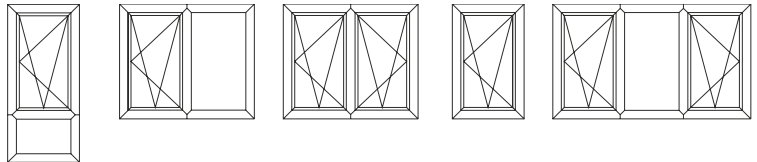

Styles and shapes

REHAU range at a glance

TOTAL70

Caseament windows including french windows

Comprehensive range of styles, (chamfered and sculptured) and a variety of colour options.

Bay & bow windows

Full range of compatible ancillary profiles which provide most attractive means of achieving the desired look.

Rio flush fit windows

Providing an attractive means of replicating traditional timber casement windows.

Tilt & turn windows

A choice of styles which have the option of the window tilting inwards or being fully opened inwards.