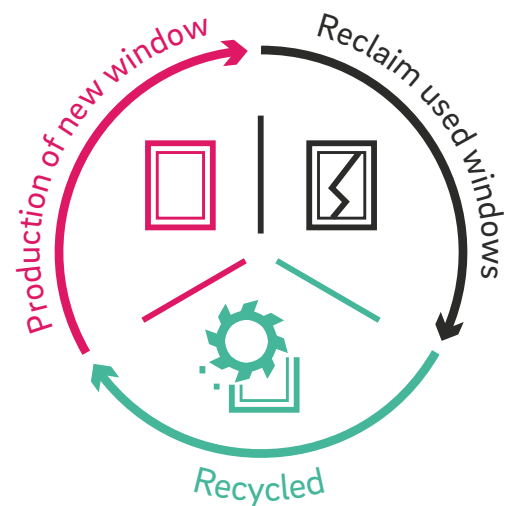

REHAU window systems have been tested in accordance with and meet the highest requirements of BS7412 for the standard of a manufactured window.

Enhanced security

REHAU windows and doors are tested to the highest security standards giving you an added level of security to your home and family.

Weather performance

Independently tested REHAU windows and doors achieve the highest BSI ratings for wind, water and air protecting your home from the elements.

Excellent sustainability

As a manufacturer, we are conscious of the impact our actions have on people and the environment. The use of recycled materials is one of our strategic objectives. By making our own processes more efficient and creating new opportunities for recycling, our aim is to make it as easy as possible for everyone to make the choice of using recycled products.