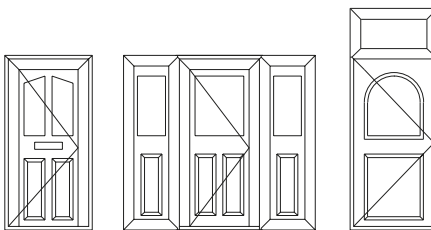

Heritage & vertical sliding windows

Vertical & sliding windows

The most authentic replication of a traditional vertically sliding window, with a choice of sash options, run through sash horns, georgian bars and traditional style furniture.

AGILA doors

Front composite entrance doors

A beautiful range of composite door panel options that compliment the choice of REHAU frame.