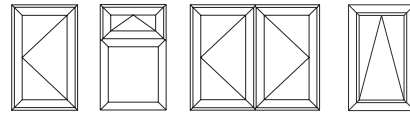

Your REHAU Installer is the expert to discuss the best hardware option for your needs. They will be able to show you the range of handle styles and colours to ensure the perfect finish to your windows and doors.

Styles and shapes

REHAU range at a glance

TOTAL70

Caseament windows including french windows

Comprehensive range of styles, (chamfered and sculptured) and a variety of colour options.

Bay & bow windows

Full range of compatible ancillary profiles which provide most attractive means of achieving the desired look.

Rio flush fit windows

Providing an attractive means of replicating traditional timber casement windows.

Tilt & turn windows

A choice of styles which have the option of the window tilting inwards or being fully opened inwards.