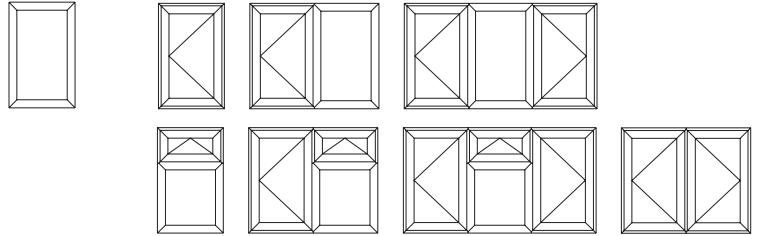

Your REHAU Installer is the expert to discuss the best hardware option for your needs. They will be able to show you the range of handle styles and colours to ensure the perfect finish to your windows and doors.

Styles and shapes

REHAU range at a glance

TOTAL70

Caseament windows including french windows

Comprehensive range of styles, (chamfered and sculptured) and a variety of colour options.

Bay & bow windows

Full range of compatible ancillary profiles which provide most attractive means of achieving the desired look.