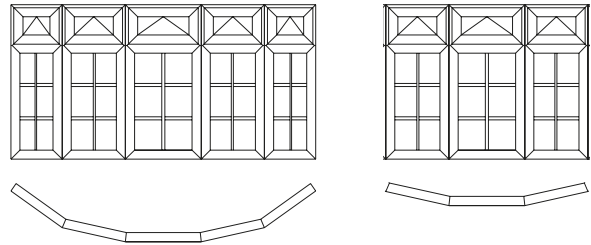

Styles and shapes

REHAU range at a glance

TOTAL70

Caseament windows including french windows

Comprehensive range of styles, (chamfered and sculptured) and a variety of colour options.

Bay & bow windows

Full range of compatible ancillary profiles which provide most attractive means of achieving the desired look.