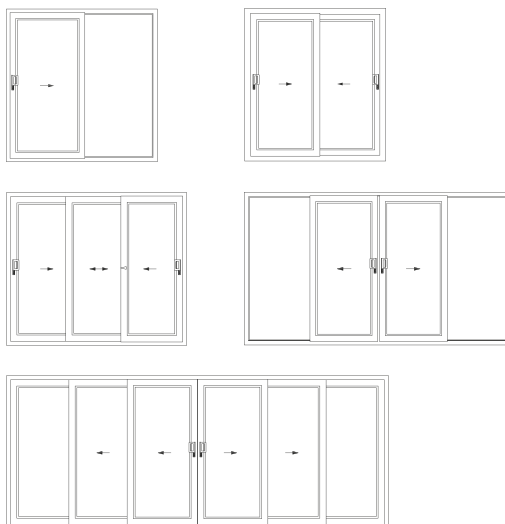

Heritage & vertical sliding windows

Vertical & sliding windows

The most authentic replication of a traditional vertically sliding window, with a choice of sash options, run through sash horns, georgian bars and traditional style furniture.

AGILA doors

Front composite entrance doors

A beautiful range of composite door panel options that compliment the choice of REHAU frame.

Sliding doors

Multi-pane configurations and large overall sizes provide homeowners with greater choice. Enhanced security and hardware guarantees provide peace of mind.