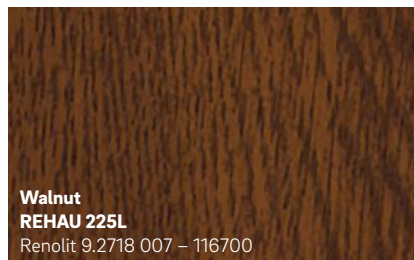

Traditional Collection