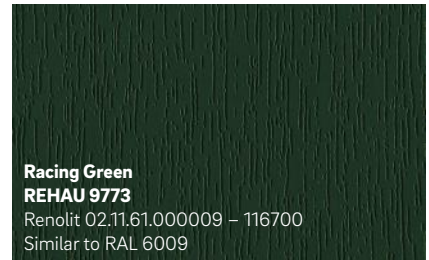

Statement Collection