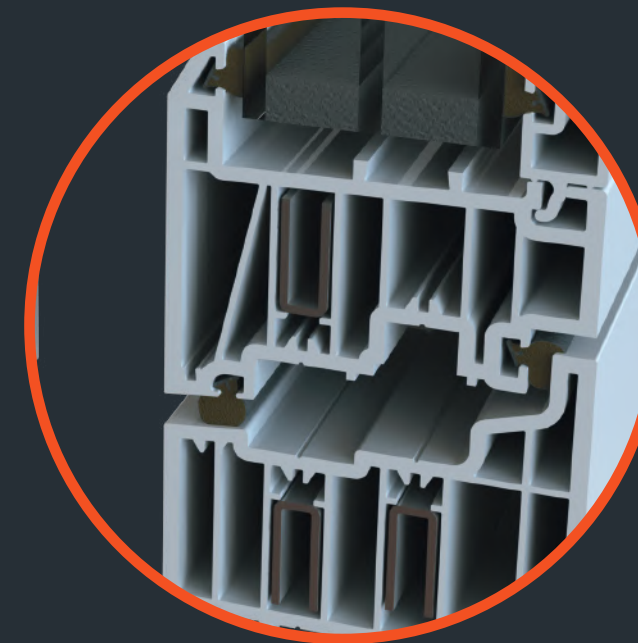

Greener Than You Realise

PVCu is greener than you realise. It's an insulating material, keeping you cosy in the winter and cool in the summer, contributing to lower energy bills and carbon emissions. R7 is to achieve a Window Energy Rating (WER) of A+ and a U-value of 0.8W/(m2K) which is Passivhaus standard so it's future proof too. All our windows and doors can be fully recycled and actually include a recycled material section within them. As for maintenance, there's very little, no toxic paints, primers, preservatives or fungicides to keep your windows looking fresh!

7 Chamber Design

Residence 7 has been engineered to meet current and anticipated future standards. Other window frames typically offer 3 or 5 chambers and are usually 70mm wide, R7 has 7 chambers and is 75mm wide, resulting in superior thermal, acoustic, strength and security performance.

Energy Efficient Glazing

Residence 7 is designed to accommodate 'energy efficient glazing' this term is used to describe double glazing or triple glazing used in modern windows. R7 has options for 28mm double glazing or 44mm triple glazing. The glazing bead is always on the inside which contributes to a higher security performance.