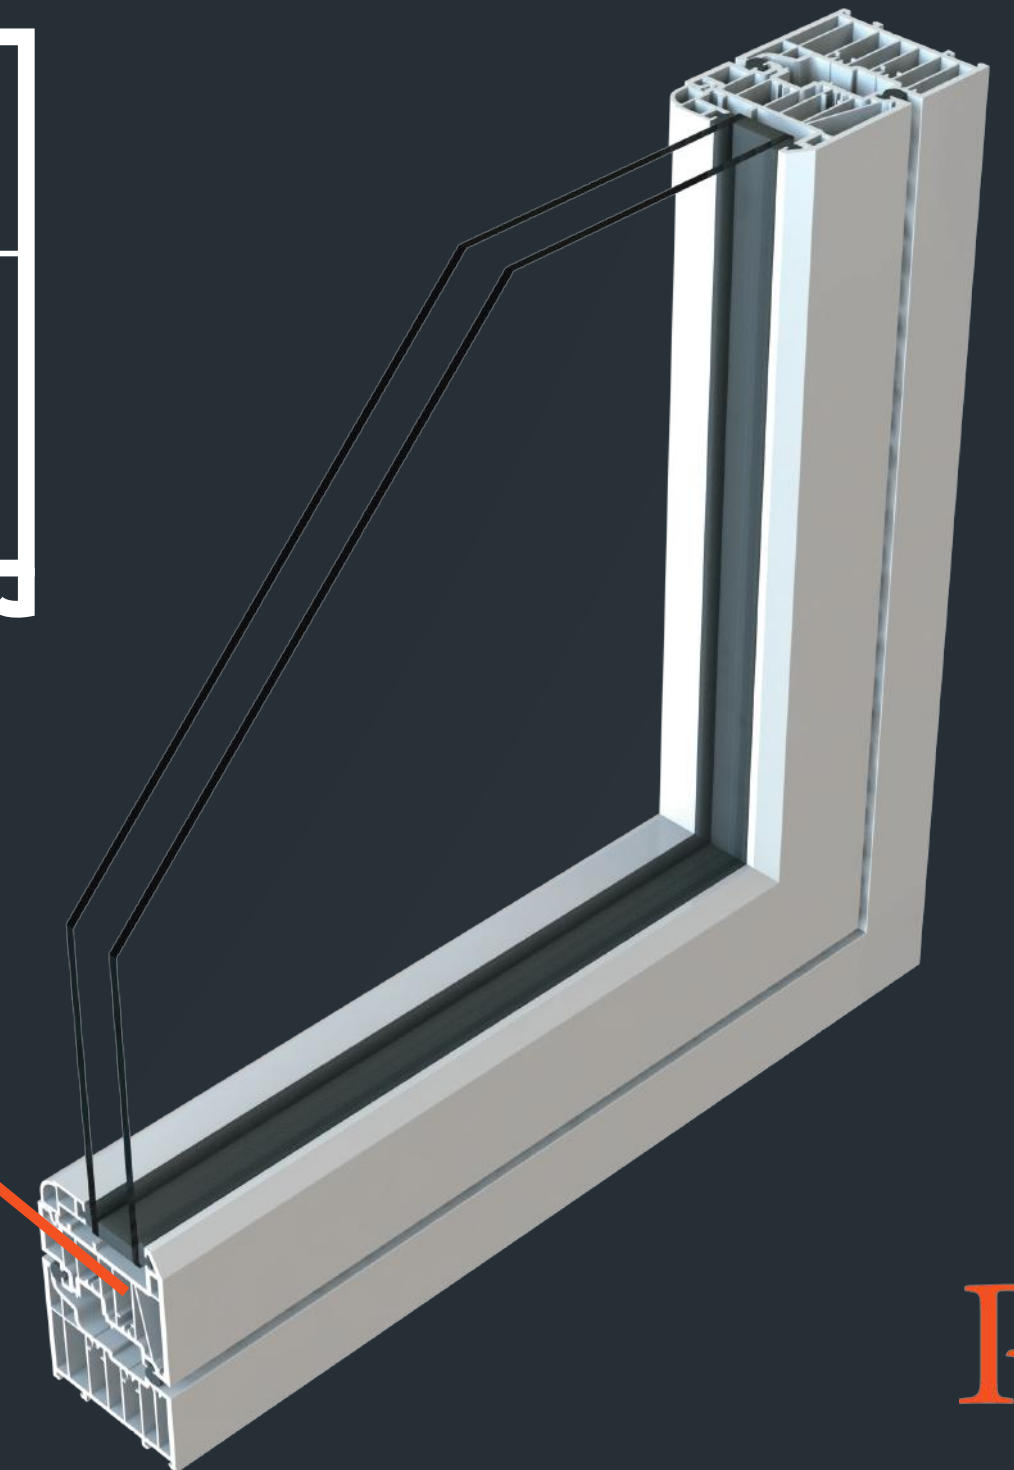

# MARKET LEADING DESIGN FOR MODERN LIVING

  
**WINDOWS & DOORS**  
THE WAY THEY'RE  
MEANT TO BE™

## 7 Chamber Design

Residence 7 has been engineered to meet current and anticipated future standards. Other window frames typically offer 3 or 5 chambers and are usually 70mm wide, R7 has 7 chambers and is 75mm wide, resulting in superior thermal, acoustic, strength and security performance.

## Energy Efficient Glazing

Residence 7 is designed to accommodate 'energy efficient glazing' this term is used to describe double glazing or triple glazing used in modern windows. R7 has options for 28mm double glazing or 44mm triple glazing. The glazing bead is always on the inside which contributes to a higher security performance.